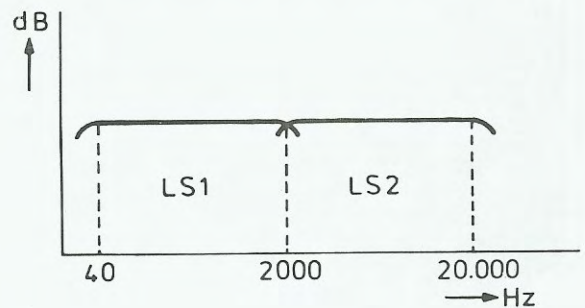

Service
Service
Service

This document was downloaded from
www.mfbfreaks.com

Collecting vintage Philips Audio and more!

8666A2

20 litres
290x430x230 mm

Service Manual

8079A8

8600A7

8078A 8

S1	4822 157 50809
S2	4822 156 10427
C1	4822 124 20818
LS1	4822 240 60066 – AD8061W4
LS2	4822 240 70014 – AD0162T8

825617/A

- | | | |
|---|-----|---------------------------|
| 1 | | 4822 445 30036 |
| 2 | | 4822 445 30035 |
| 3 | LS1 | 4822 240 60066 – AD8061W4 |
| 4 | LS2 | 4822 240 70014 – AD0162T8 |
| 5 | | 4822 445 40012 |
| 6 | | 4822 264 30041 |