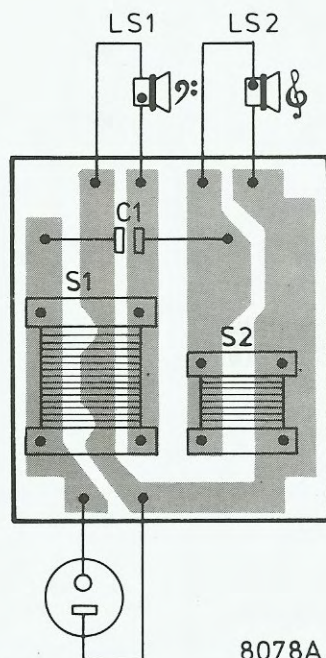

Service
Service
Service

This document was downloaded from
www.mfbfreaks.com

Collecting vintage Philips Audio and more!

8666A2

20 litres
290x430x230 mm

Service Manual

8079A8

8600A7

8078A 8

S1	4822 157 50809
S2	4822 156 10427
C1	4822 124 20818
LS1	4822 240 60066 – AD8061W4
LS2	4822 240 70014 – AD0162T8

825617/A

- | | | |
|---|-----|---------------------------|
| 1 | | 4822 445 30036 |
| 2 | | 4822 445 30035 |
| 3 | LS1 | 4822 240 60066 – AD8061W4 |
| 4 | LS2 | 4822 240 70014 – AD0162T8 |
| 5 | | 4822 445 40012 |
| 6 | | 4822 264 30041 |