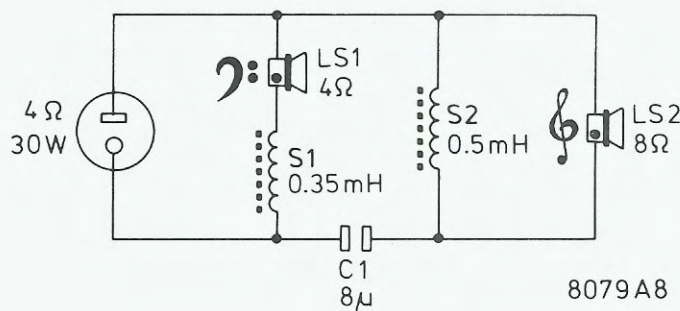

Service
Service
Service

This document was downloaded from
www.mfbfreaks.com

Collecting vintage Philips Audio and more!

8666A2

20 litres
290x430x230 mm

Service Manual

8079A8

8600A7

8078A 8

S1	4822 157 50809
S2	4822 156 10427
C1	4822 124 20818
LS1	4822 240 60066 – AD8061W4
LS2	4822 240 70014 – AD0162T8

825617/A

- | | | |
|---|-----|---------------------------|
| 1 | | 4822 445 30036 |
| 2 | | 4822 445 30035 |
| 3 | LS1 | 4822 240 60066 – AD8061W4 |
| 4 | LS2 | 4822 240 70014 – AD0162T8 |
| 5 | | 4822 445 40012 |
| 6 | | 4822 264 30041 |