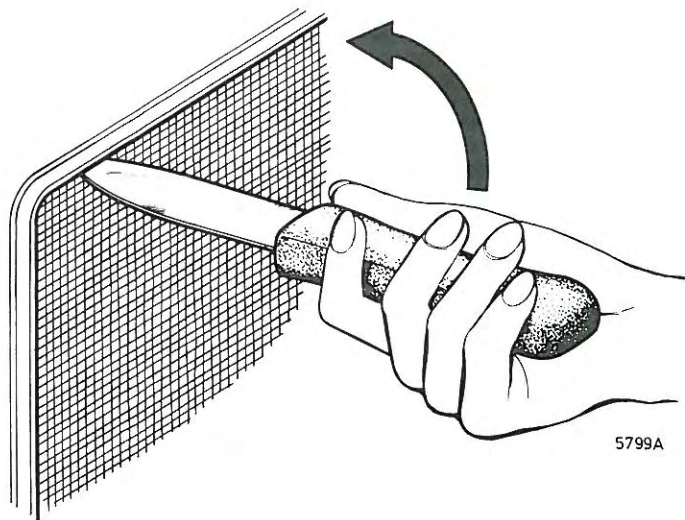

Service
Service
Service

This document was downloaded from
www.mfbfreaks.com
Collecting vintage Philips Audio and more!

22 Litres
480x320x225 mm

11622A12

Service Manual

TO OPEN L.S.-BOX

5799A

11499A2