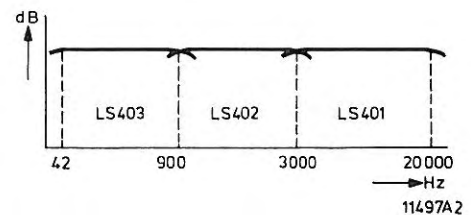

Service
Service
Service

This document was downloaded from
www.mfbfreaks.com
Collecting vintage Philips Audio and more!

22 Litres
480x320x225 mm

11622A12

Service Manual

TO OPEN L.S.-BOX

5799A

11499A2

11497A2

CS57703

Subject to modification

4822 725 12234

Printed in The Netherlands

PHILIPS

S

S426	2,1 mH	4822 152 10084
S427	1,2 mH	4822 152 10083
S428	0,8 mH	4822 157 50816
S429	0,35 mH	4822 158 10393