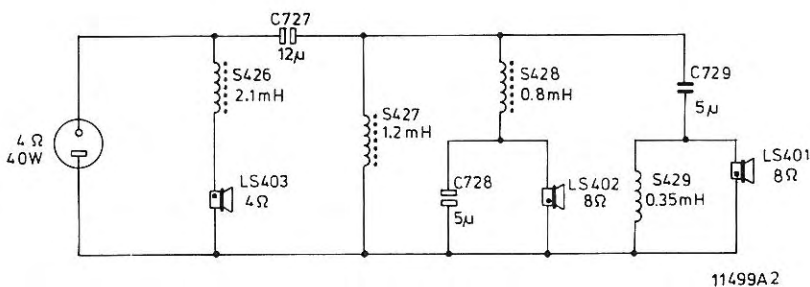

Service
Service
Service

This document was downloaded from
www.mfbfreaks.com
Collecting vintage Philips Audio and more!

22 Litres
480x320x225 mm

11622A12

Service Manual

TO OPEN L.S.-BOX

5799A

11499A2

11497A2

CS57703

Subject to modification

4822 725 12234

Printed in The Netherlands

PHILIPS

S

S426	2,1 mH	4822 152 10084
S427	1,2 mH	4822 152 10083
S428	0,8 mH	4822 157 50816
S429	0,35 mH	4822 158 10393