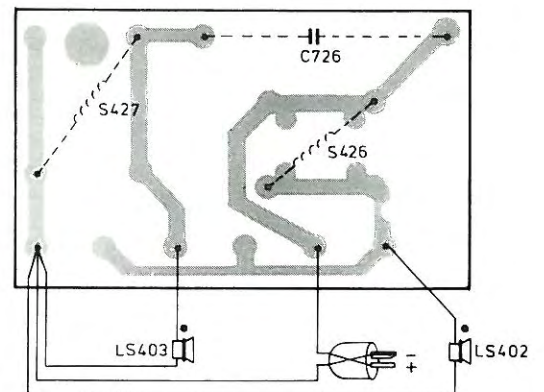

Service
Service
Service

This document was downloaded from
www.mfbfreaks.com

Collecting vintage Philips Audio and more!

15 Litres
415x265x210 mm

11622A12

Service Manual

TO OPEN L.S. BOX

5799A

11498A2

11502A2

- S -

- C -

S426 1,2 mH 4822 152 10083
S427 0,5 mH 4822 156 10427

C726 8 μ F 4822 124 40141

- 1 LS402 4822 240 60081
- 2 LS403 4822 240 70018
- 3 4822 254 10546
- 4 4822 264 30041

11790014