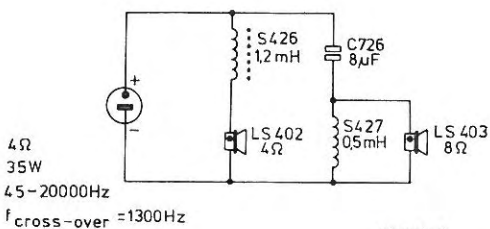

Service
Service
Service

This document was downloaded from
www.mfbfreaks.com

Collecting vintage Philips Audio and more!

15 Litres
415x265x210 mm

11622A12

Service Manual

TO OPEN L.S. BOX

5799A

11498A2

11502A2

- S -

- C -

S426 1,2 mH 4822 152 10083
S427 0,5 mH 4822 156 10427

C726 8 μ F 4822 124 40141

- 1 LS402 4822 240 60081
- 2 LS403 4822 240 70018
- 3 4822 254 10546
- 4 4822 264 30041

11790014