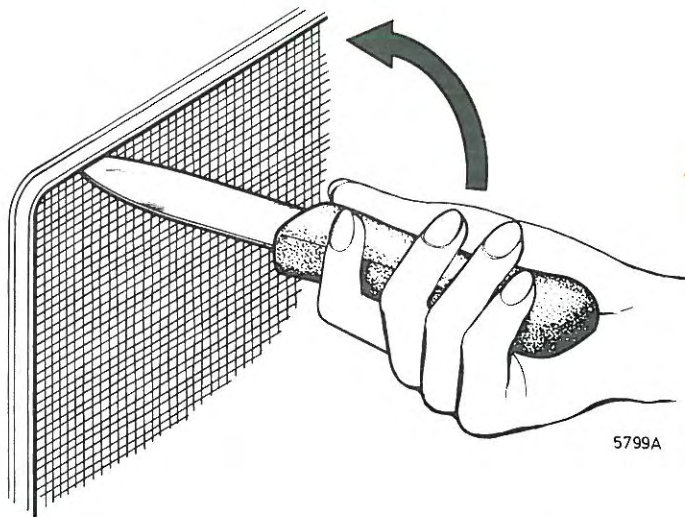

Service
Service
Service

This document was downloaded from
www.mfbfreaks.com

Collecting vintage Philips Audio and more!

15 Litres
415x265x210 mm

11622A12

Service Manual

TO OPEN L.S. BOX

5799A