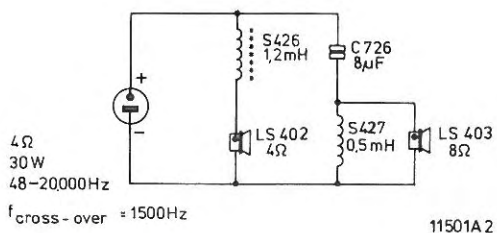

Service
Service
Service

This document was downloaded from
www.mfbfreaks.com

Collecting vintage Philips Audio and more!

7 Litres
330x230x140 mm

11622A12

Service Manual

TO OPEN L.S. BOX

5799A

S			C		
S426	1,2 mH	4822 152 10083	C726	Elco 8 μ F	4822 124 40141
S427	0,5 mH	4822 156 10427			

1	LS402	4822 240 50092
2	LS403	4822 240 70017
3		4822 454 10546
4		4822 264 30041

1179001x