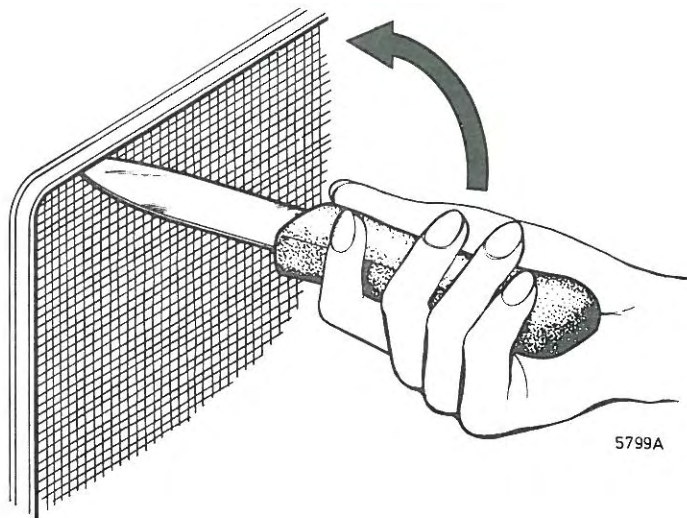

Service
Service
Service

This document was downloaded from
www.mfbfreaks.com

Collecting vintage Philips Audio and more!

7 Litres
330x230x140 mm

11622A12

Service Manual

TO OPEN L.S. BOX

5799A