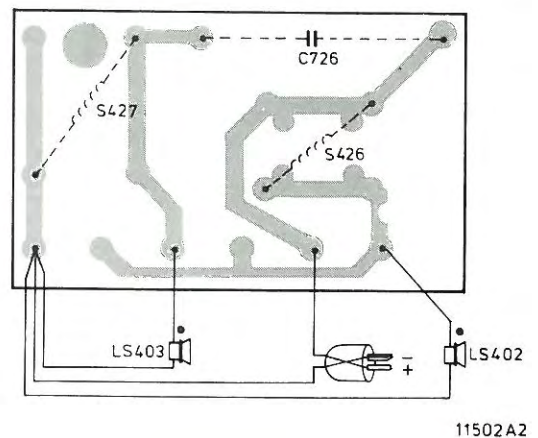

Service
Service
Service

This document was downloaded from
www.mfbfreaks.com

Collecting vintage Philips Audio and more!

7 Litres
330x230x140 mm

11622A12

Service Manual

TO OPEN L.S. BOX

5799A

S			C		
S426	1,2 mH	4822 152 10083	C726	Elco 8 μ F	4822 124 40141
S427	0,5 mH	4822 156 10427			

1	LS402	4822 240 50092
2	LS403	4822 240 70017
3		4822 454 10546
4		4822 264 30041

1179001x