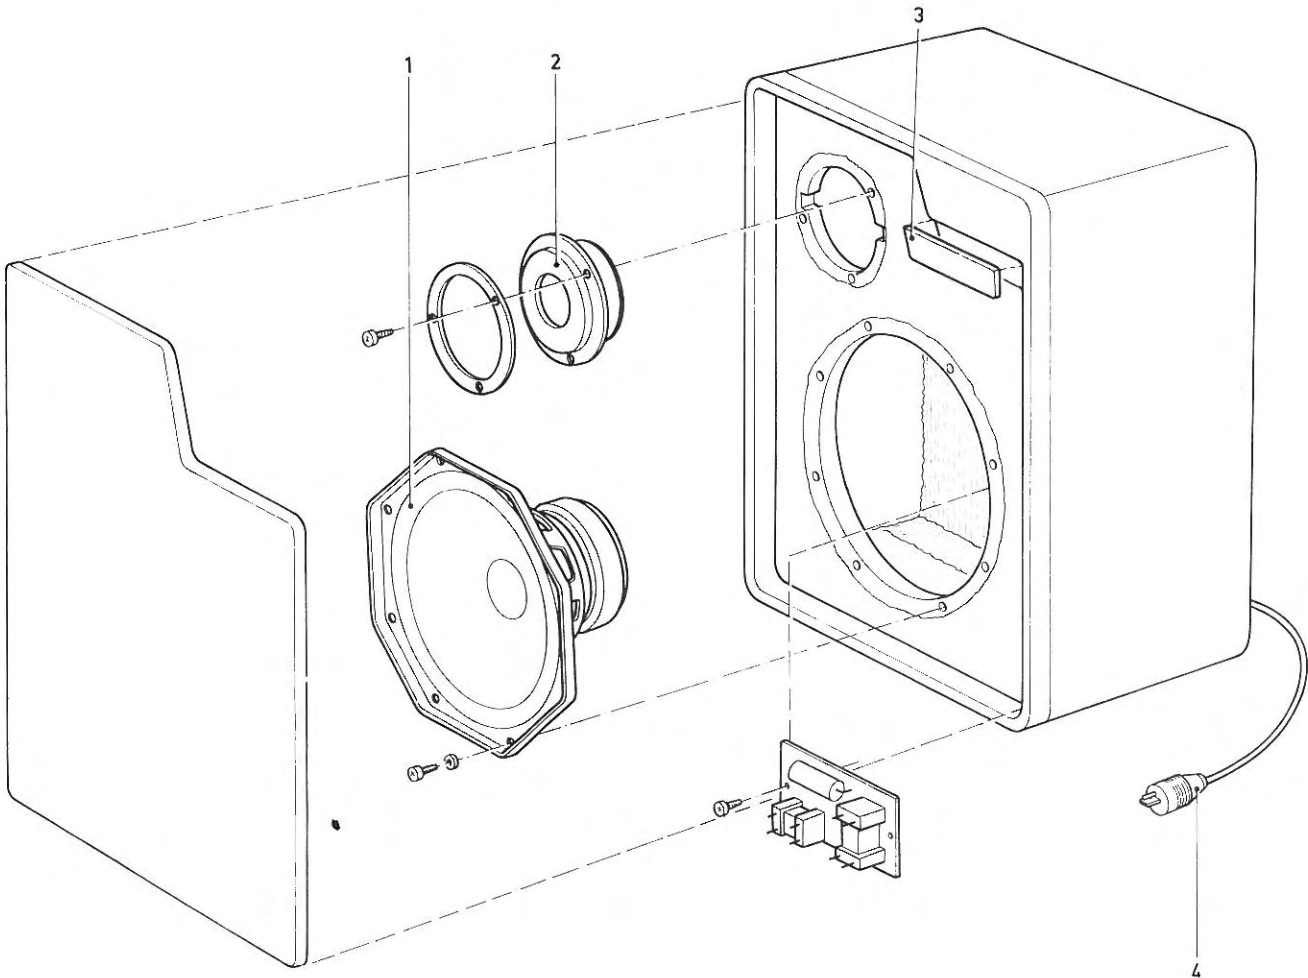

S			C		
S426	1,2 mH	4822 152 10083	C726	Elco 8 μF	4822 124 40141
S427	0,5 mH	4822 156 10427			

1	LS402	4822 240 50092
2	LS403	4822 240 70017
3		4822 454 10546
4		4822 264 30041

1179001x